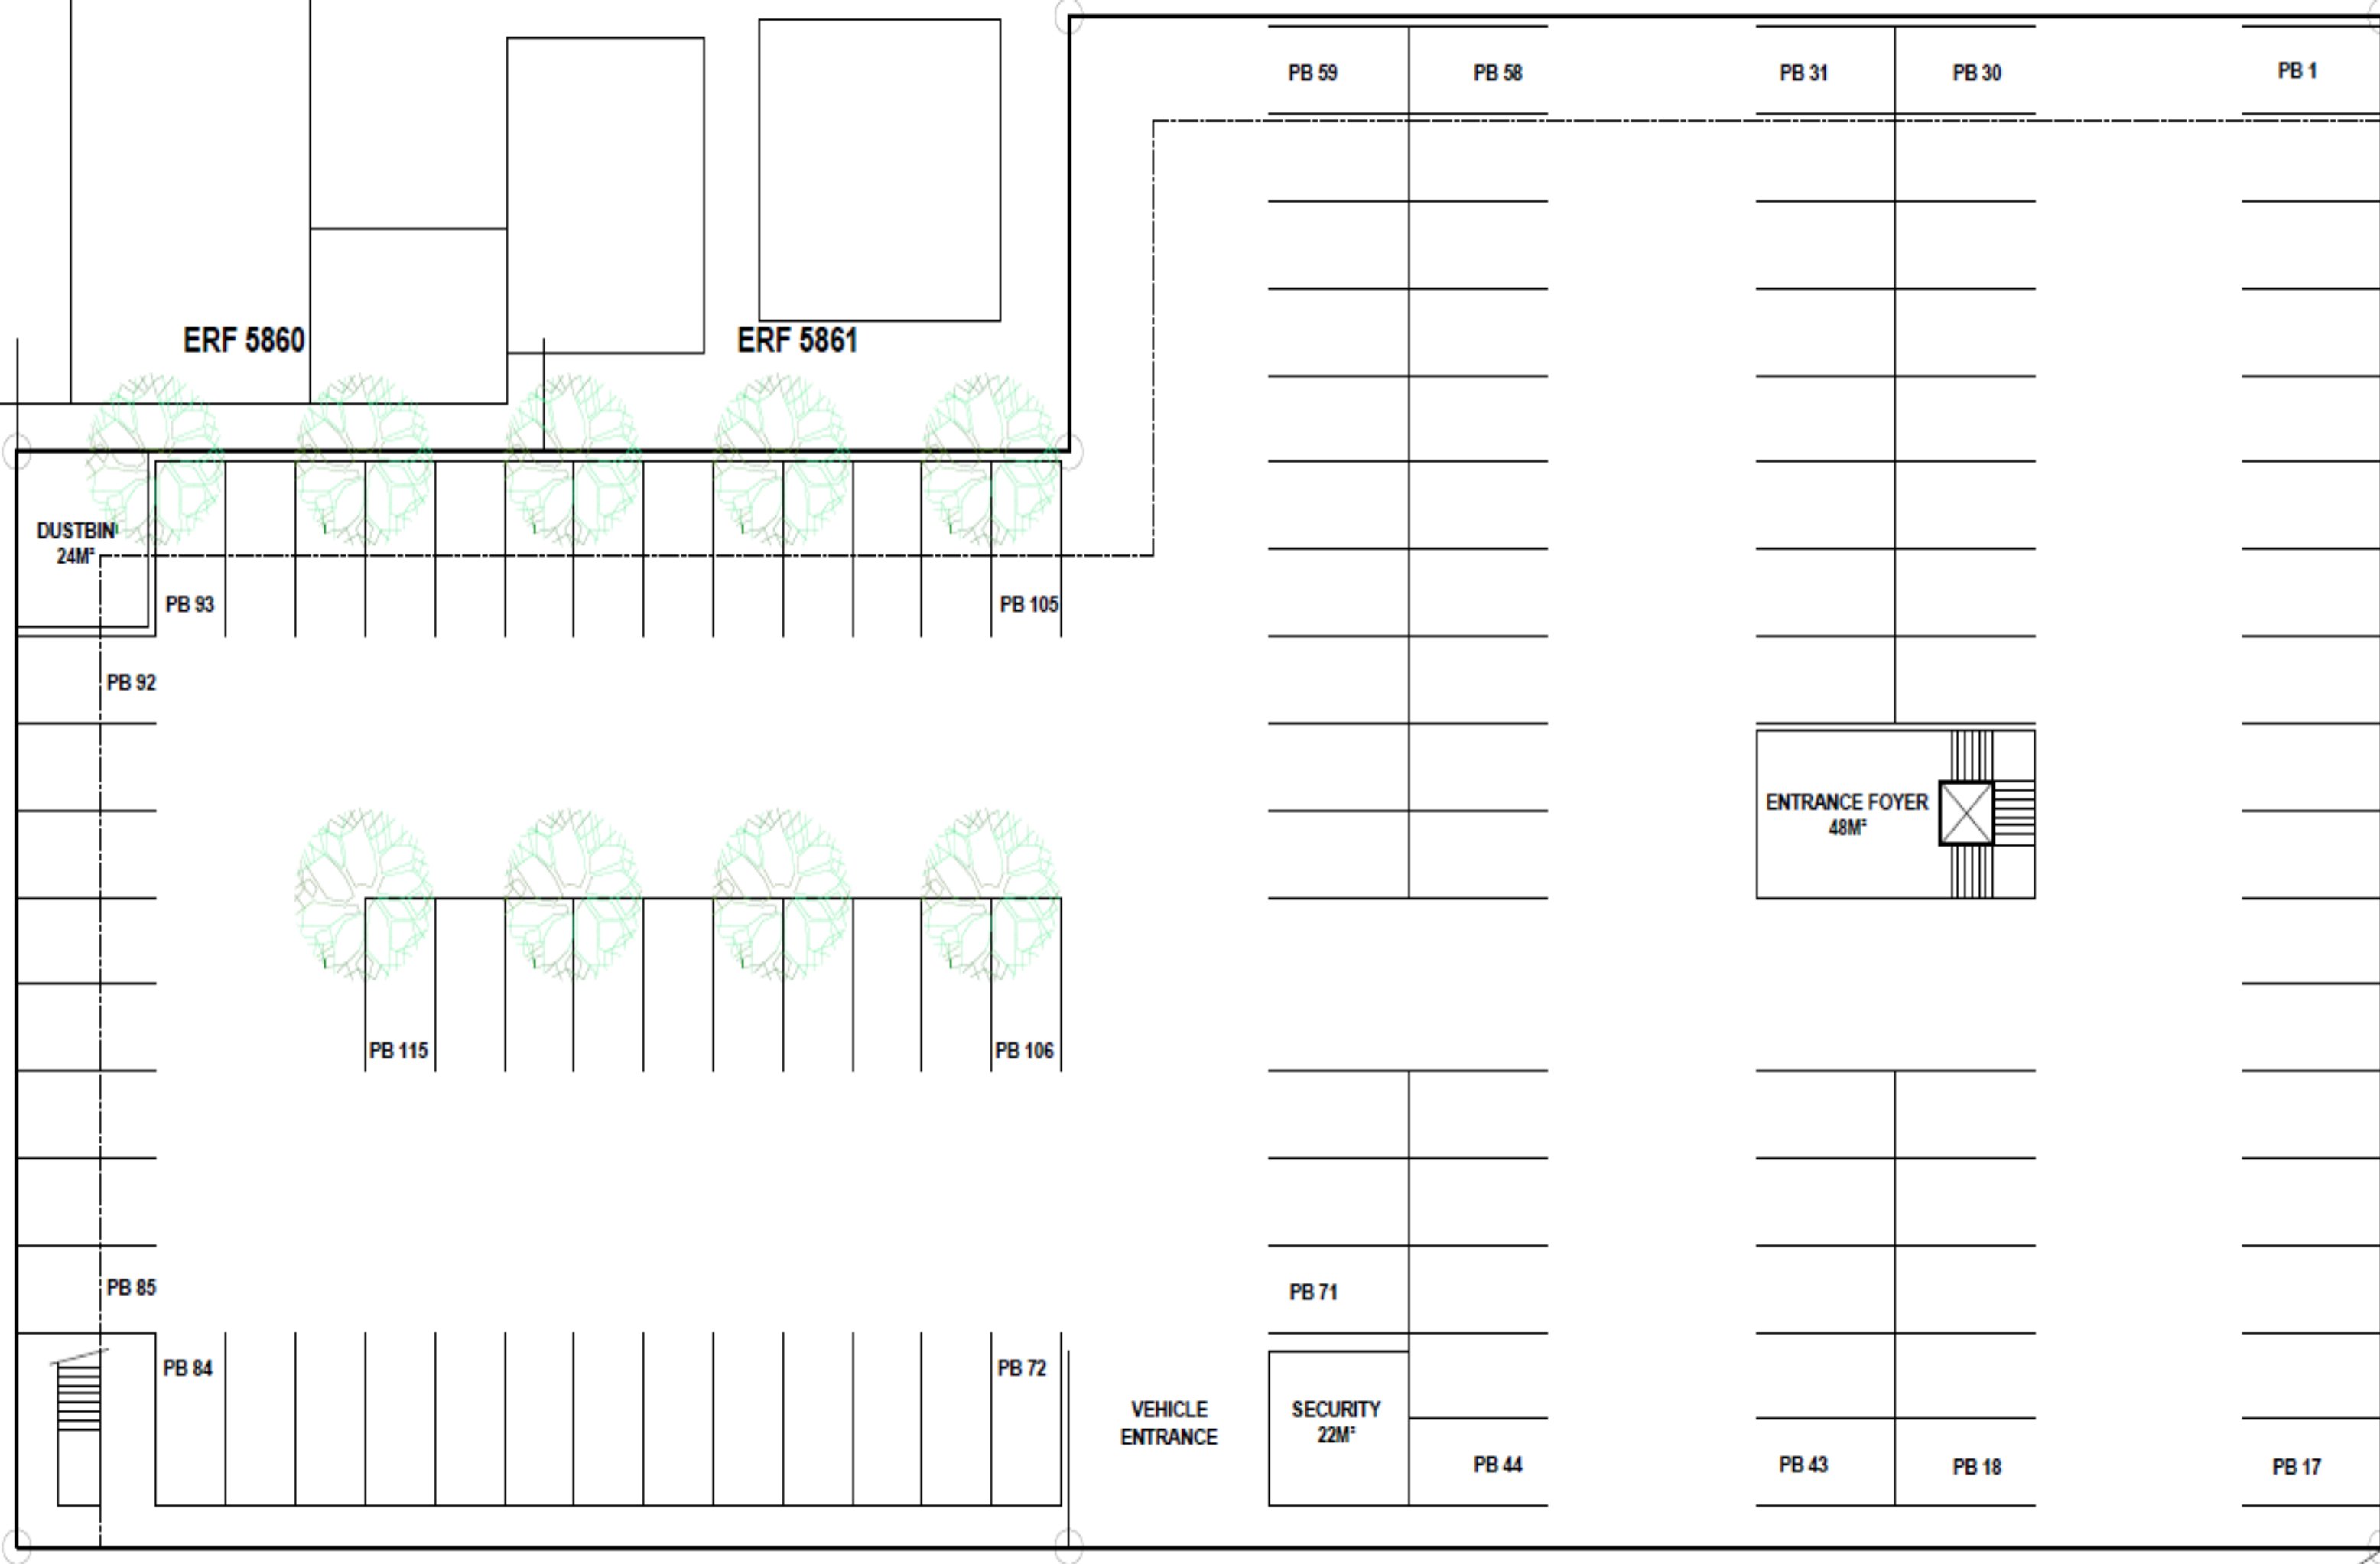

# BUILDING IMAGES

**KLEINMOND HOTEL**

NORTH PERSPECTIVE - EXTERNAL VIEW

# **ROOMS & LAY-OUT**

# GROUND FLOOR LAYOUT

SCALE 1:200

VEHICULAR ENTRANCE

2ND AVE