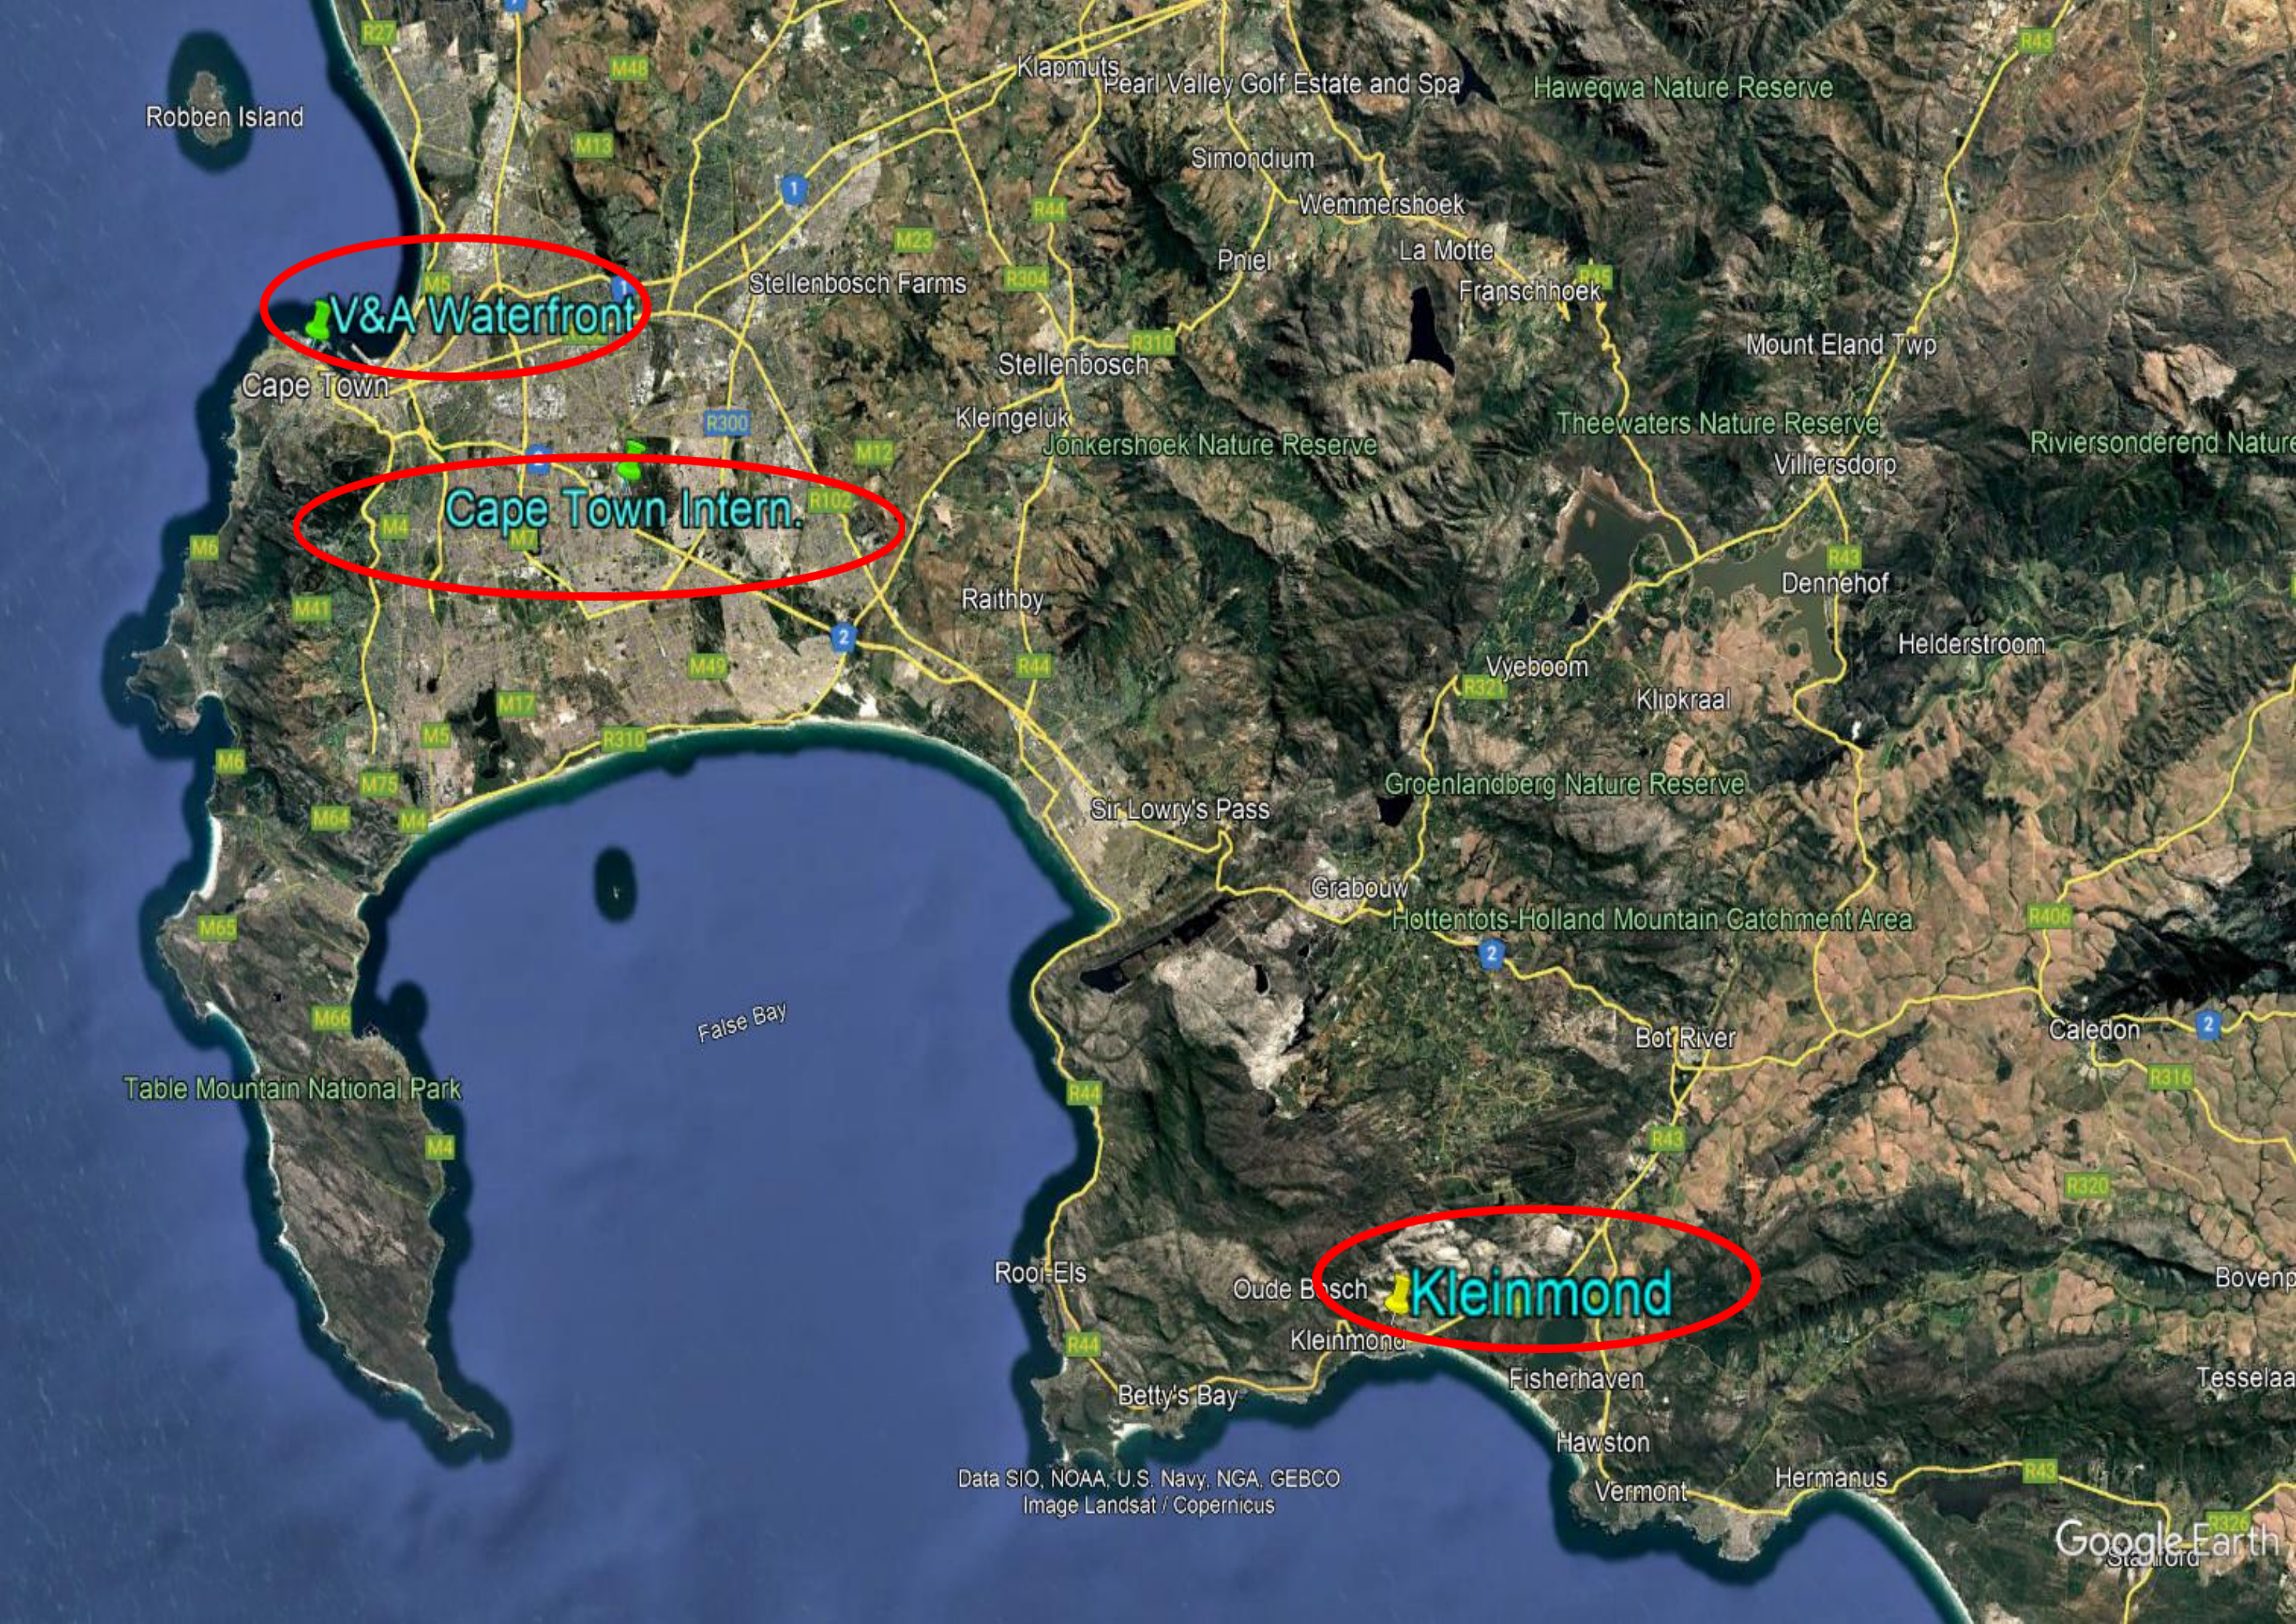

## LOCATION

V&A Waterfront

Cape Town Intern.

Kleinmond

Kleinmond, Picnic Spot

4th Ave

Nordic Moss (Pty)

3rd Ave

Kleinmond Beach

Sandown Blues Restaurant and Cocktail...

2nd Ave

Footprints in Kleinmond

Image © 2025 Airbus

1st Ave

Eerste Laan Kleinmond

Beach Rd

Google Earth

Wainman Beach

Sandown Blues Restaurant and Cocktail...

Image Landsat / Copernicus  
Data SIO, NOAA, U.S. Navy, NGA, GEBCO  
Image © 2025 Airbus  
Image © 2025 Maxar Technologies

Google Earth

© 2025 Google